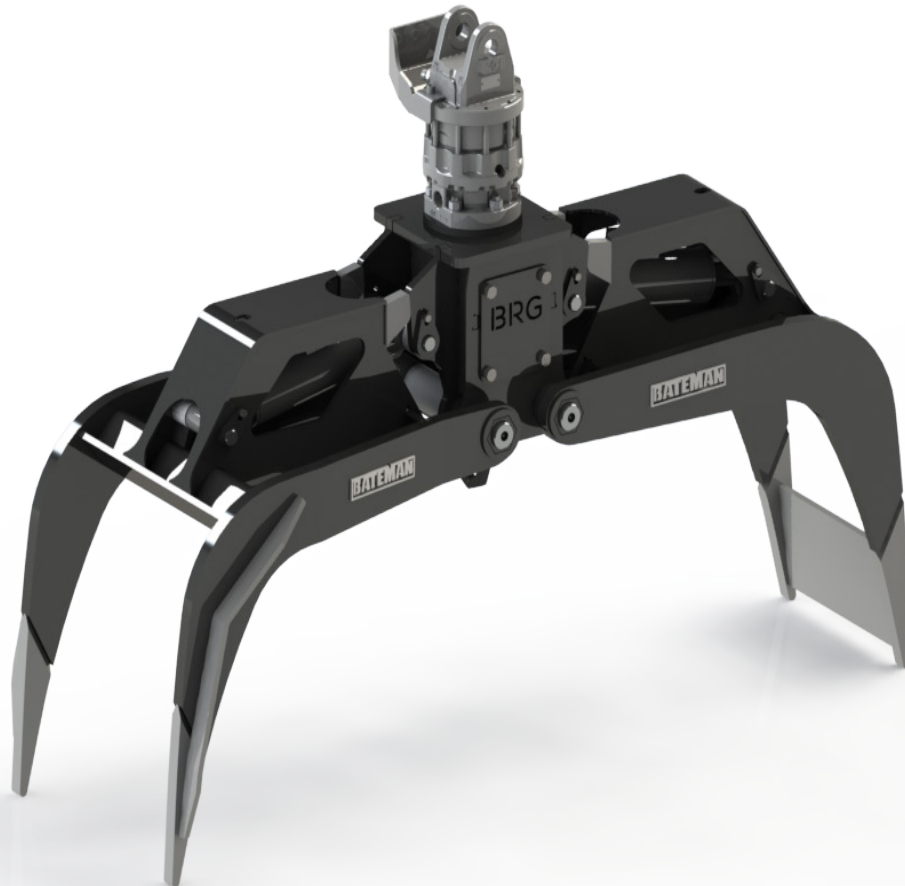

BATEMAN

A GRYB COMPANY

24
hours

ALL PARTS AVAILABLE
WITHIN 24 HOURS.

WARRANTY
2
YEAR

2 YEAR/3,000
HOURS WARRANTY.

RAIL GRAPPLE

BRG MODELS

RAIL GRAPPLE BRG MODELS

2 YEAR/3,000 HOURS
WARRANTY 

ALL PARTS AVAILABLE
WITHIN 24 HOURS 

The BATEMAN Rail Grapple is built to withstand the toughest of railway applications in order to minimize downtime and increase efficiency.

	Machine Class	Max. Opening in (mm)	Width in (mm)	Tine Height in (mm)	Volume in Cord 8ft. (m ³)	Weight lb (kg)
BRG-05	12t - 50t	75 (1,905)	27 (686)	37 (940)	20	1,100 (499)