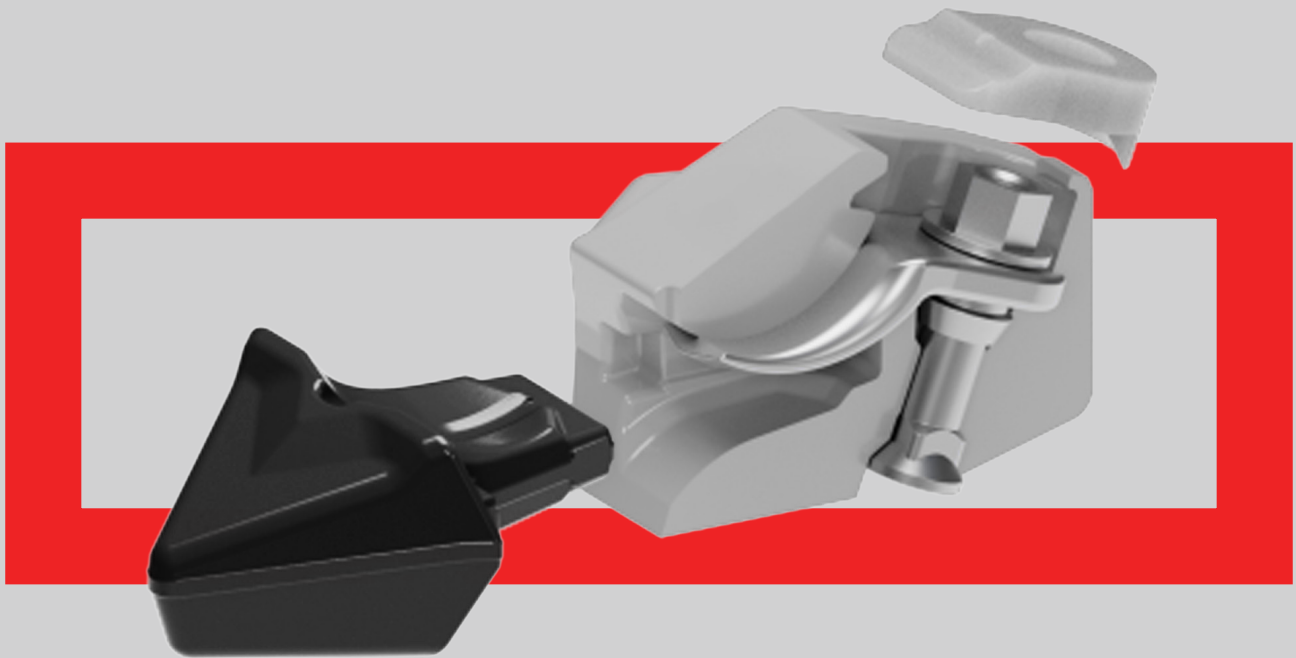

REPLACEABLE GRAPPLE TIPS

Bateman offers replaceable tips for our grapples — extending service life, reducing downtime, and simplifying maintenance. Built for durability and performance, they feature a patented lock mechanism for a secure fit and quick replacement.

With proven increased tooth life and lower operating costs, Bateman's replaceable tips can be swapped out in just minutes with a quick bolt removal — eliminating the need for days of cutting and welding.

**TOOTH****SOCKET****LATCH****NUT****BOLT****COVER**

Proven performance

Reduces maintenance costs

No more downtime for welding tips

Quick and easy replacement

**VIEW TIP
REPLACEMENT
IN ACTION**